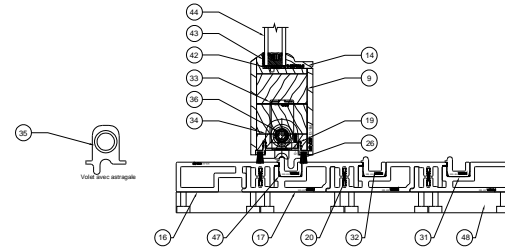

Typical drawing  
See technical drawing on  
[www.lepagemillwork.com](http://www.lepagemillwork.com)  
for others available options.

Please refer to the order  
for parts replacement.

1	MS-031	Cadre Central / Middle Frame
2	MS-032	Cdre Interieur / Interior Frame
3	MS-039	Montant Porte Escamotable / Pocket Door Stile
4	MS-024	Rencontre De Volet 3 5/8" (interieur) / 3/8" meeting Rail (interioe)
5	MS-038	Astragale / Astragal
6	MS-029	Recouvrement de Cadre / Frame Cladding
7	MS-030	Cadre Exterieur / Exterior Frame
8	MS-022	Rencontre de Volet 3 5/8" (Exterieur) / 3 5/8" Meeting Rail (Exterior)
9	PB-132	Montant Putty Glaze 35° 3 5/8" x 2 1/4" / 3 8/5" x 2 1/4" 35° Putty Glaze Stile Door
10	PB-132	Montant de Porte Putty Glaze 35° 3 5/8" x 2 1/4" / 3 5/8" x 2 1/4" 35° Putty Glaze Stile Door
11	PB-228	Montant Renforcé Putty Glaze 2 1/4" x 3 5/8" / Reinforced Putty Glaze 2 1/4" x 3 5/8" Stile
12	PB-228	Montant renforcé Putty Glaze 2 1/4" x 3 5/8" / Reinforced Putty Glaze 2 1/4" x 3 5/8" Stile
13	PP-010	Arret Volet Interieur / Interior Stop Sash
14	D-086	Pareclose Pour Volet 57mm / Glass Stop for 2 1/4" Sash
15	MS-034	Rencontre Porte Escamotable / Pocket Door Interlock
16	MS-001	Extension de Seuil Interieur et Exterieur / Interior and Exterior Sill Extension
17	MS-010	Retenue Principale / Principal Extension
18	MS-011	Retenue de Recouvrement / Cover Retainer
19	D-288	Profilé d'Étanchéité de Volet / Sash Sealing Profile
20	D-288	Reteneur de Moulures / PVC Spline
21	D-072	Retenue de Moulures / PVC Spline
22	PP-002	Arret de Volet / Stopper Sash
23	PP-005	Cap Pour Arret de Volet / Sash Stop Cover
24	CF-039	Cope-Froid à Balai / Brush Weather Strip
25	CF-015	WS-Q-Ion AQ21
26	CF-046	Coupe-Froid à Balai / Brush Weather Strip
27	CF-026	BallouneSilicone 8mm / Silicone Weather Strip 8mm
28	CF-029	Coupe-Froid à Balai / Brush Weather Strip
29	CF-138	Coupe-Froid à Compression / Compression Weather Strip
30	CF-037	Coupe-Froid à Balai / Brush Weather Strip
31	V-113	Ruban de Transfert Autocollant 3M 5/8" / 3M 5/8" Transfert Tape
32	MS-004	Rail Profil Bas / Low Profile Rail
33	Q-376	Roulette (200kg) porte coulissante à Panneaux / MultiSlide Roller (200kg)
34	Q-405	Plaque Structurale de Volet / Sash Structural Plate
35		
36	Q-399	Insert
37	Q-410	Gache Plate / Stike Plate Flat
38	Q-406	Poignée Austin Encastré / Flush Handle Austin
39	Q-412	Multipoint 39.3mm
40	Q-396	Plaque de Finition Modele Blason / Finish Plate Model Emblem
41	Q-405	Bloc de Drainage / Drainage Block
42	V-004	Cale à Thermos 1/16" x 3/4" x 2"
43	V-049	Foam Tape 1/16" x 3/8"
44	V-042	Thermos double 19mm / 3/4" Insulating Glass
45	#8 - 15x3	Vis 3mm x 78mm / 3" Screw
46	Vis Fin	Vis de Finition / Finish Screw
47	Tremco	Scellant Adhésif / One-Part Hybrid Adhesive Sealant
48	MS-014	Cale d'installation Pre-Perçé / Pre-Drilled Installation Shim
49	MS-042	Cale d'installation / Installation Shim
50	Q-415	Butée de Seuil / Sill Stop
51	Q-416	Butée de Tête / Head Stop
52	Q-402	Connecteur Coude à 90° / 90° Degree Elbow Connector
53	Q-417	Connecteur Droit 1/2" x 1/4" NPT / Straight Connector 1/2" x 1/4" NPT
54	Q-404	Tube de Plastique / Elastic Tubing